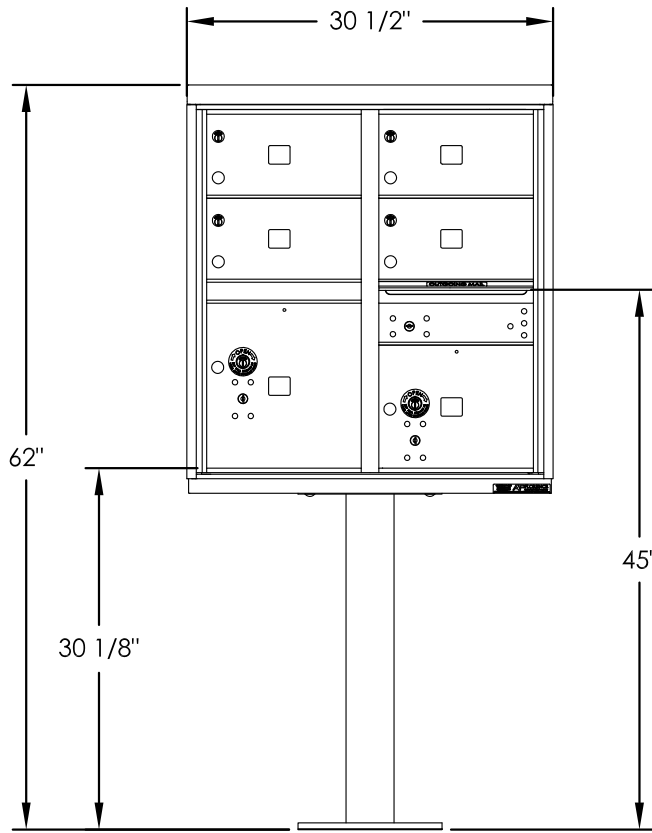

vital™ Cluster Box Unit - Type V

FRONT VIEW

SIDE VIEW

PEDESTAL

PEDESTAL BASE
BOLT PATTERN

DOOR CHART

DOOR TYPE	DIMENSION (HEIGHT x WIDTH)
TENANT	6-3/4" x 12-13/16"
10" PARCEL	10-1/4" x 12-13/16"
13" PARCEL	13-3/4" x 12-13/16"
OUTGOING SLOT	3/4" x 11-3/4"

NOTES:

1. This CBU unit is approved for USPS and private applications.
2. Decorative mailbox accessories sold separately and are USPS Approved products.
3. CBU pedestal should be installed with included Rubber Pad; mounting hardware not included, refer to installation manual for recommendations.
4. The Florence "F" series CBU is Officially Licensed by USPS: License#CDSEQ-08-B-0012