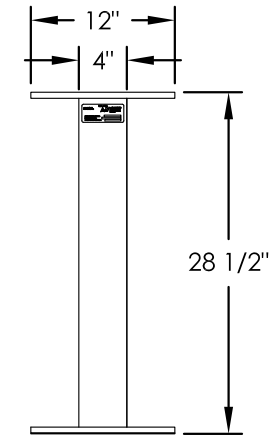

vital™ Cluster Box Unit - Type V

FRONT VIEW

SIDE VIEW

PEDESTAL

PEDESTAL BASE
BOLT PATTERN

DOOR CHART

DOOR TYPE	DIMENSION (HEIGHT x WIDTH)
TENANT	6-3/4" x 12-13/16"
10" PARCEL	10-1/4" x 12-13/16"
13" PARCEL	13-3/4" x 12-13/16"
OUTGOING SLOT	3/4" x 11-3/4"

NOTES:

1. This CBU unit is approved for USPS and private applications.
2. Decorative mailbox accessories sold separately and are USPS Approved products.
3. CBU pedestal should be installed with included Rubber Pad; mounting hardware not included, refer to installation manual for recommendations.
4. The Florence "F" series CBU is Officially Licensed by USPS: License#CDSEQ-08-B-0012