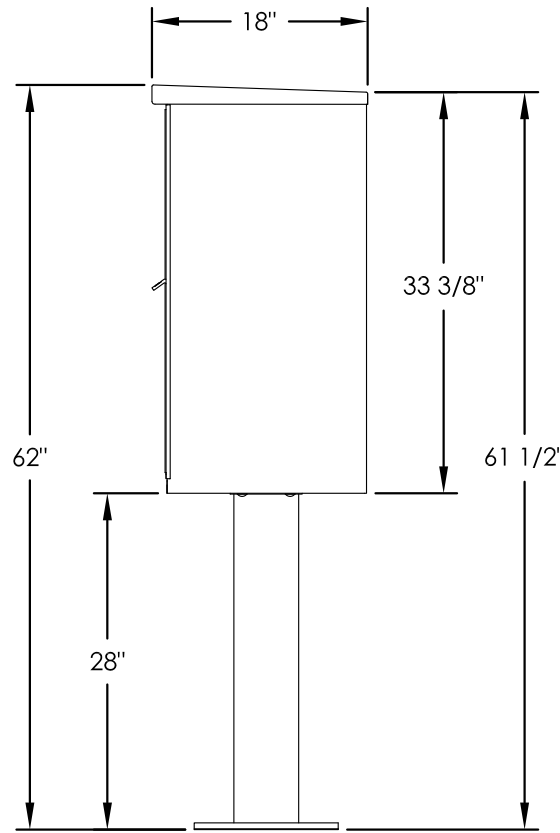

vital™ Cluster Box Unit - Type V

FRONT VIEW

SIDE VIEW

PEDESTAL

PEDESTAL BASE
BOLT PATTERN

DOOR CHART

DOOR TYPE	DIMENSION (HEIGHT x WIDTH)
TENANT	6-3/4" x 12-13/16"
10" PARCEL	10-1/4" x 12-13/16"
13" PARCEL	13-3/4" x 12-13/16"
OUTGOING SLOT	3/4" x 11-3/4"