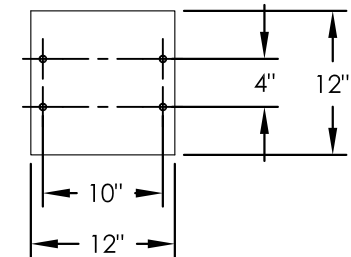

vital™ Cluster Box Unit - Type V

FRONT VIEW

SIDE VIEW

PEDESTAL

PEDESTAL BASE
BOLT PATTERN

DOOR CHART

DOOR TYPE	DIMENSION (HEIGHT x WIDTH)
TENANT	6-3/4" x 12-13/16"
10" PARCEL	10-1/4" x 12-13/16"
13" PARCEL	13-3/4" x 12-13/16"
OUTGOING SLOT	3/4" x 11-3/4"

NOTES:

1. This CBU unit is approved for USPS and private applications.
2. Decorative mailbox accessories sold separately and are USPS Approved products.
3. CBU pedestal should be installed with included Rubber Pad; mounting hardware not included, refer to installation manual for recommendations.
4. The Florence "F" series CBU is Officially Licensed by USPS: License#CDSEQ-08-B-0012